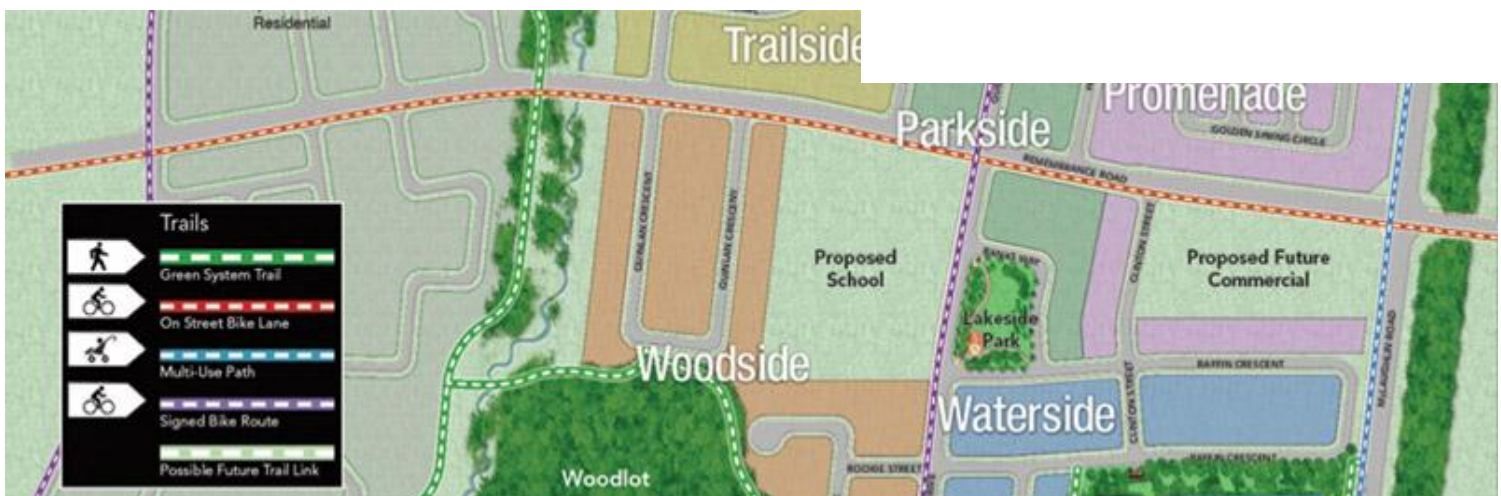

There's something for everybody in Lakeside. Urban Semis, Townhomes, Semi Detached and 38' Detached Homes - all these majestic homes are built with real brick and stone, with a traditional design that appeals to the soul and enlivens the spirit. The architectural styles are stunning, and the interior of your new home delivers on the promise of its exterior. Every design at Lakeside feature spacious floor plans and all the conveniences you look for in a new home.